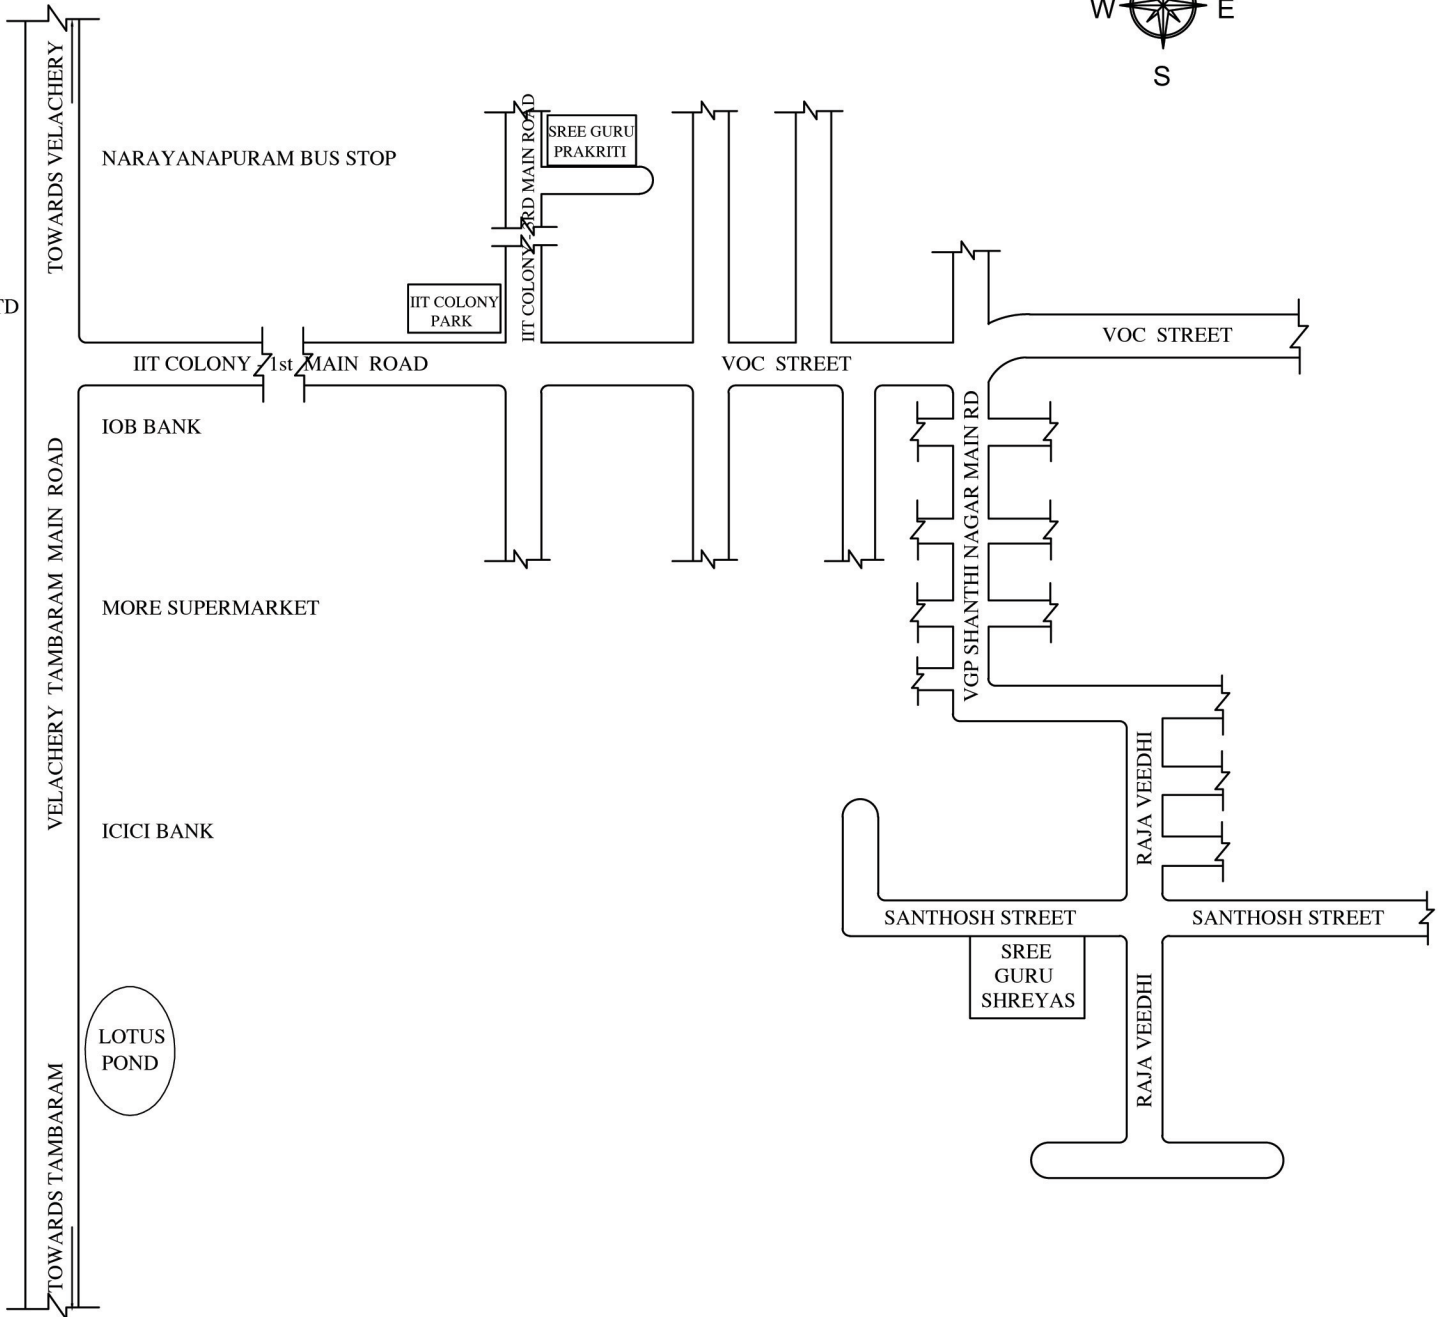

SREE GURU SHREYA'S - KEY PLAN

CELEBRITY FASHIONS LTD

TOWARDS VELACHERY

NARAYANAPURAM BUS STOP

SREE GURU PRAKRITI

IIT COLONY PARK

IIT COLONY 1st MAIN ROAD

VOC STREET

VOC STREET

IOB BANK

MORE SUPERMARKET

ICICI BANK

LOTUS POND

VELACHERY TAMBARAM MAIN ROAD

TOWARDS TAMBARAM

VGP SHANTHI NAGAR MAIN RD